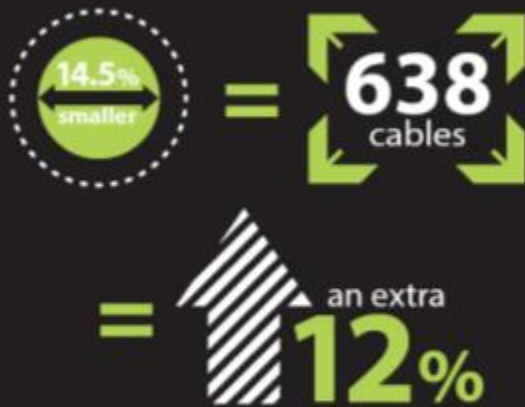

Better: by design

Excel: by design

excel
without compromise.

www.excel-networking.com