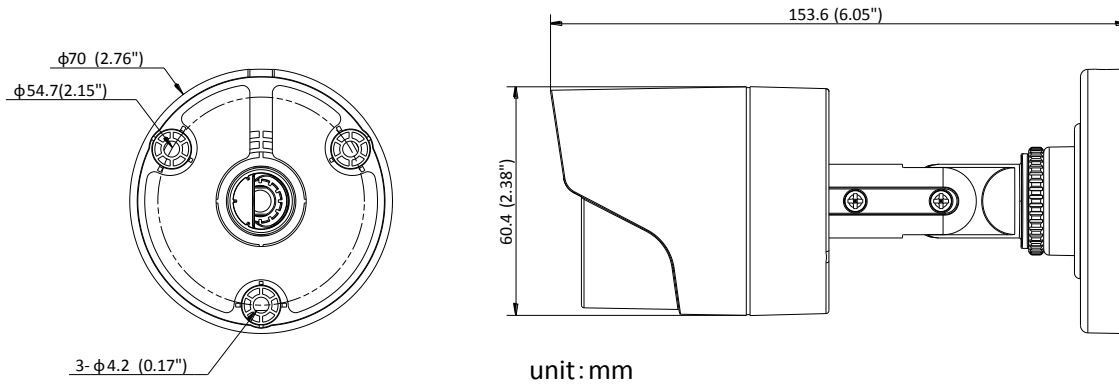

DS-2CE16D0T-IRP HD1080P IR Bullet Camera

Key Features

- 2 Megapixel high-performance CMOS
- Analog HD output, up to 1080P resolution
- True Day/Night, Smart IR
- Up to 20m IR distance
- IP66 weatherproof

Specifications

Camera	
Image Sensor	2MP CMOS Image Sensor
Signal System	PAL/NTSC
Effective Pixels	1920(H)*1080(V)
Min. illumination	0.01 Lux @ (F1.2,AGC ON),0 Lux with IR
Shutter Time	1/25(1/30)s to 1/50,000s
Lens	2.8mm, 3.6mm, 6mm optional
	Angle of View: 103°(2.8mm), 82.2°(3.6mm), 54°(6mm)
Lens Mount	M12
Day & Night	ICR
Angle Adjustment	Pan: 0 - 360°, Tilt: 0 - 180°, Rotation: 0 - 360°
Synchronization	Internal synchronization
Video Frame Rate	1080p@25fps/1080p@30fps
HD Video Output	1 Analog HD output
S/N Ratio	>62dB
General	
Operating Conditions	-40 °C – 60 °C (-40 °F – 140 °F), Humidity 90% or less (non-condensing)
Power Supply	12 VDC ± 15%
Power Consumption	Max. 4W
Protection Level	IP66
IR Range	Up to 20m
Dimensions	Φ70×154mm (Φ2.76"×6.069")
Weight	300 g

Order Models

DS-2CE16DOT-IRP

Dimensions

Accessories

DS-1280ZJ-XS
Junction box

DS-1H18
Video Balun

X41T
Camera Tester

Distributed by